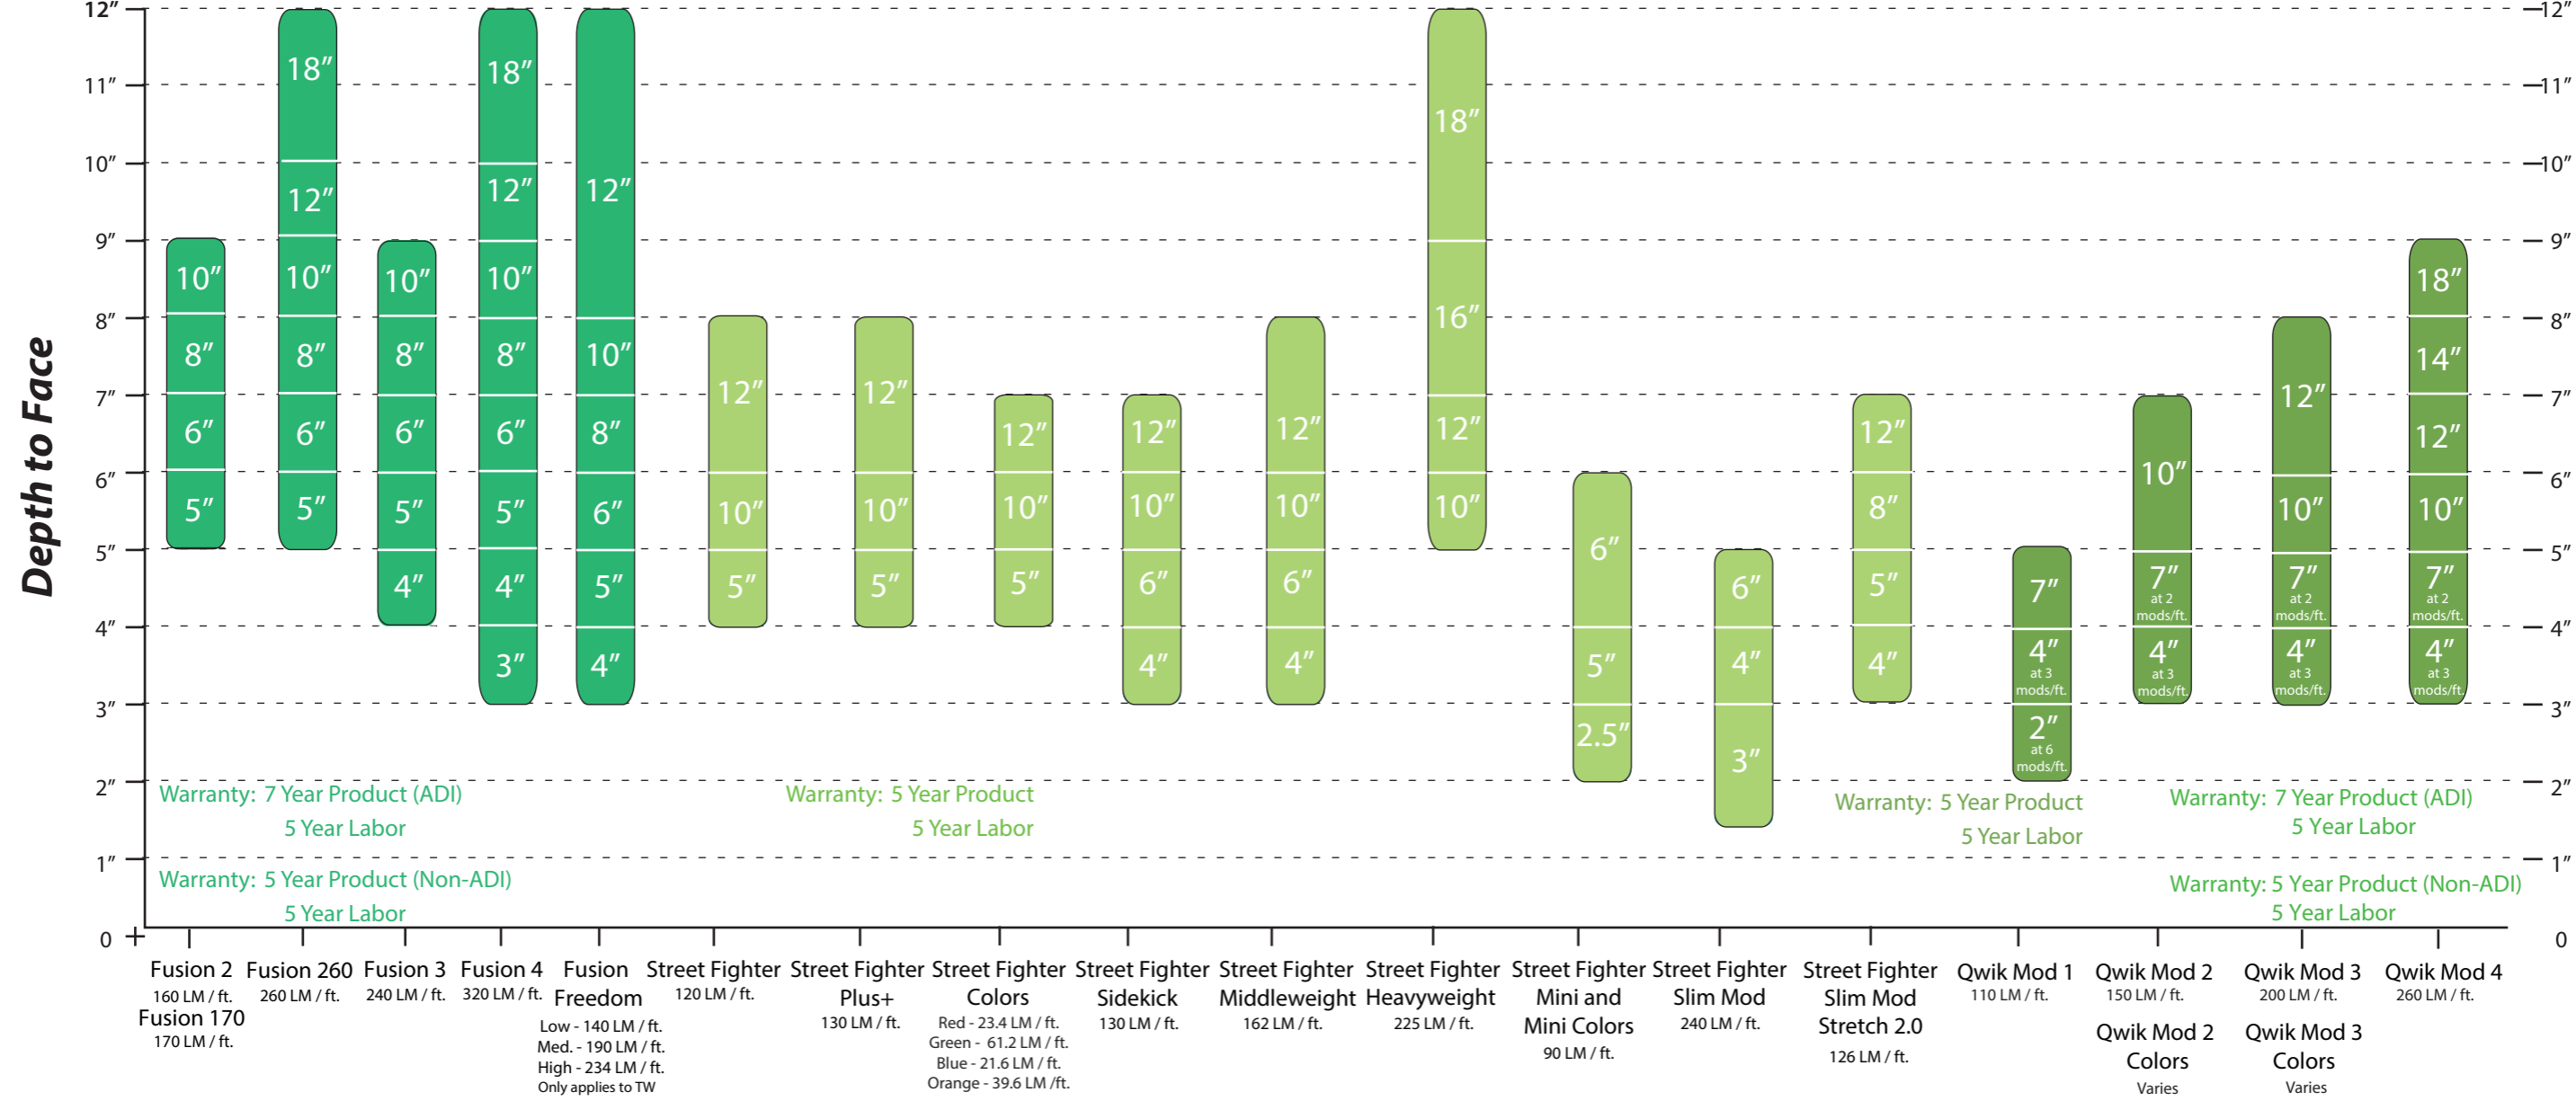

Channel Letter Product Recommendation

Multi-Row On Center Spacing

Product
(Full Stretch Between Modules)

All testing is based on 7328 white acrylic faces.
If using flex or fabric faces, contact a Principal LED estimator.