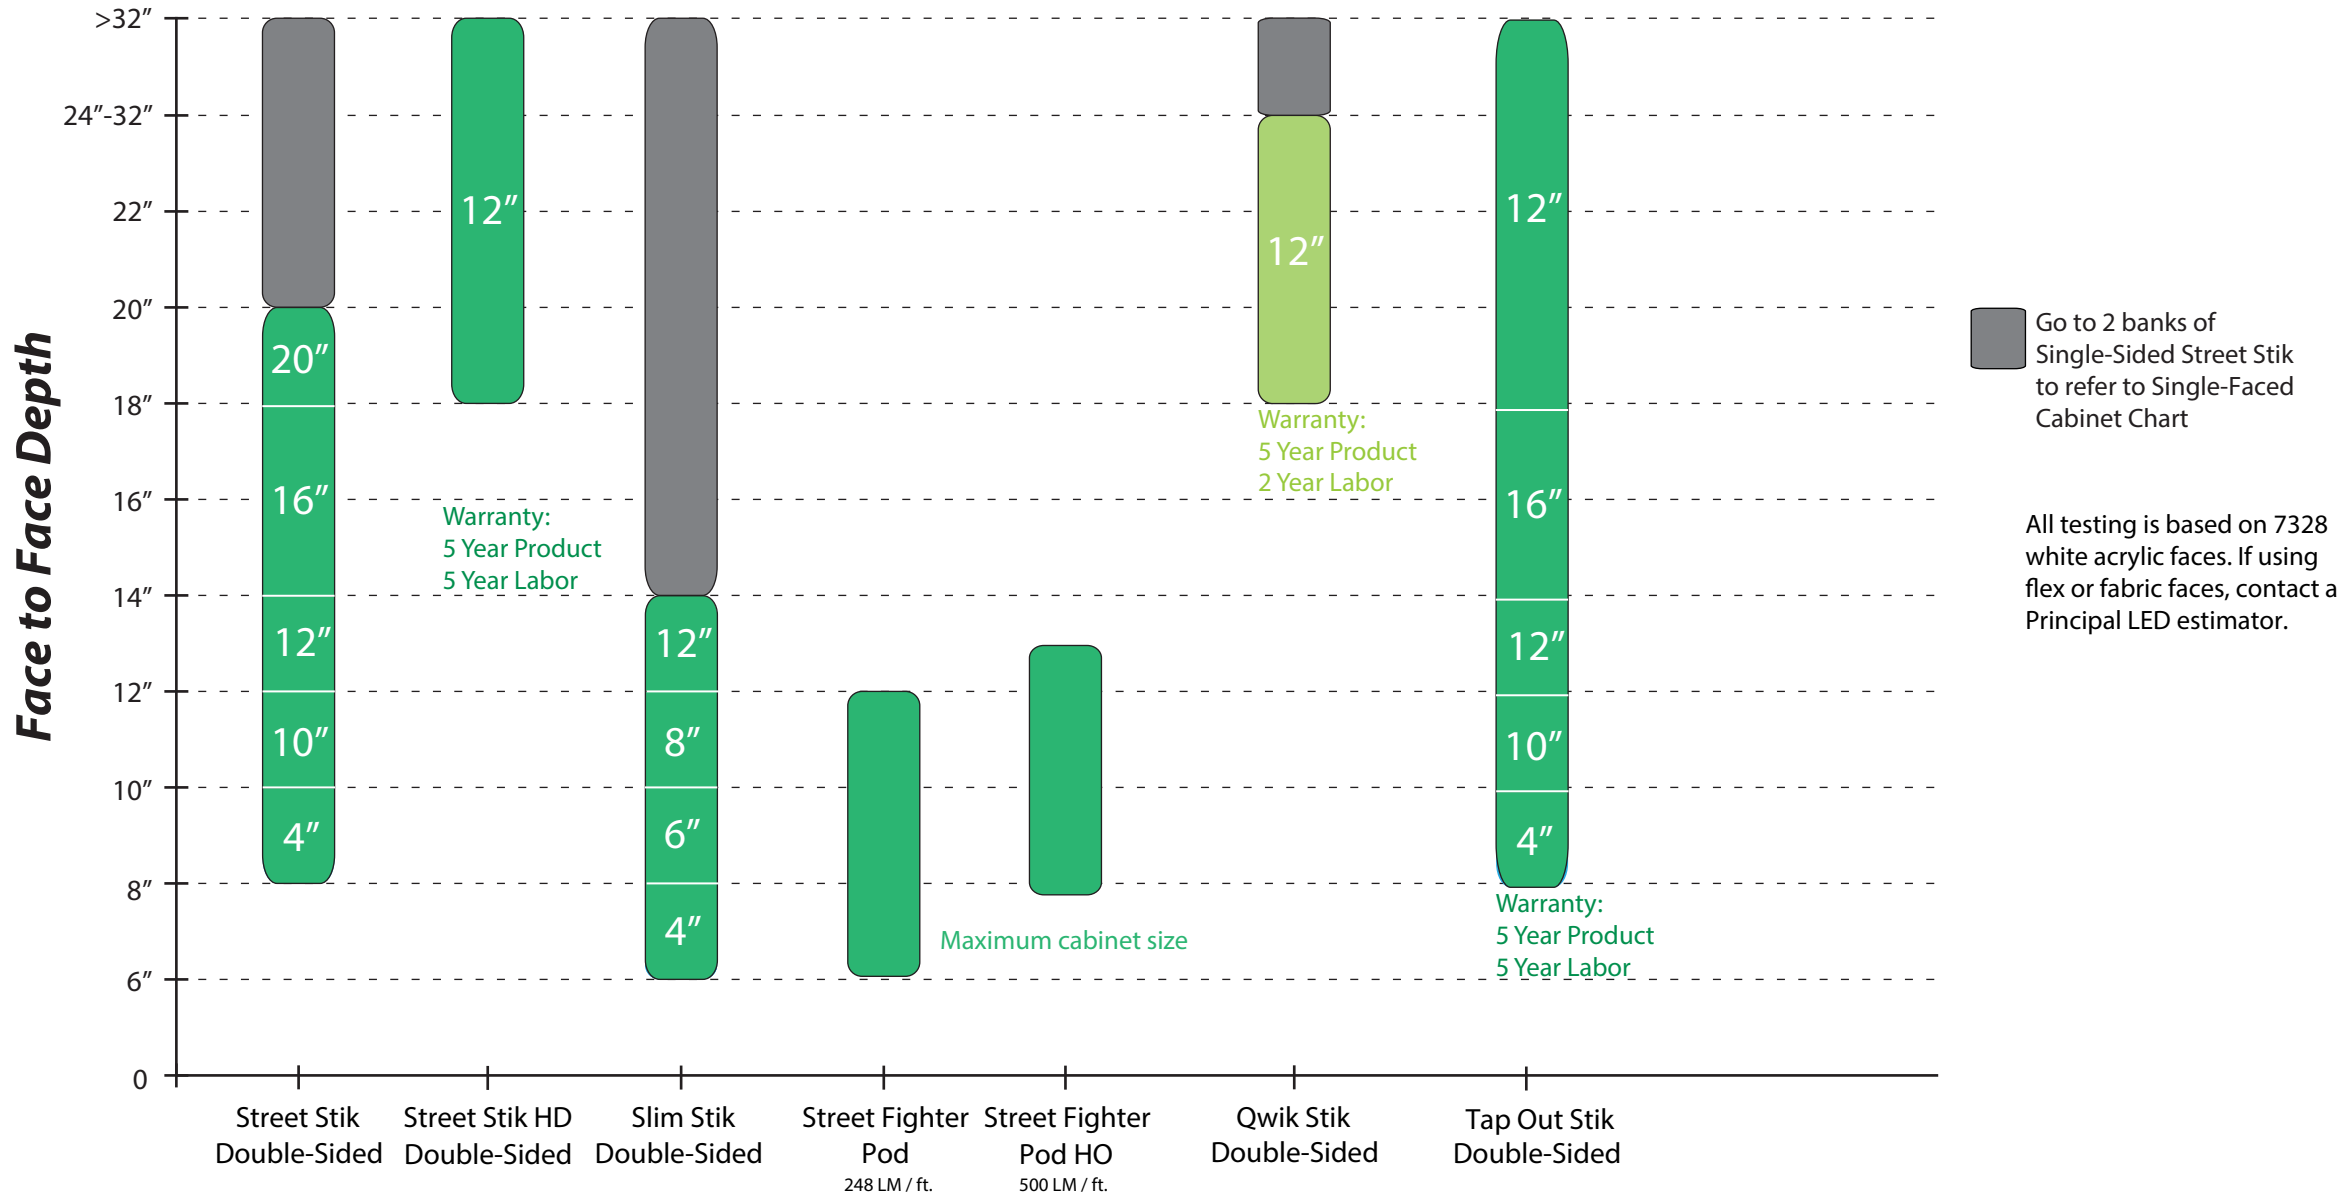

# Double-Faced Cabinet Product Recommendation

## Multi-Row On Center Spacing

Go to 2 banks of Single-Sided Street Stik to refer to Single-Faced Cabinet Chart

All testing is based on 7328 white acrylic faces. If using flex or fabric faces, contact a Principal LED estimator.

## Multi-Row On Center Spacing

All testing is based on 7328 white acrylic faces.  
 If using flex or fabric faces, contact a Principal LED estimator.

## Multi-Row On Center Spacing

**Product**  
(Full Stretch Between Modules)

All testing is based on 7328 white acrylic faces.  
If using flex or fabric faces, contact a Principal LED estimator.